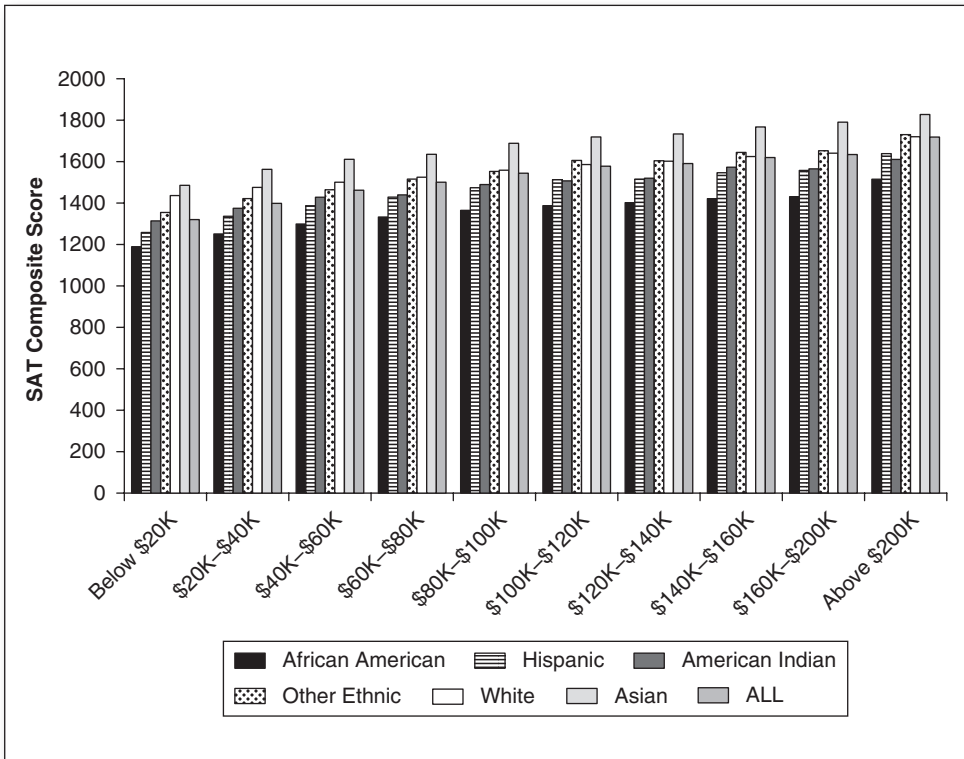

**Figure 3.2** 2011 Average SAT Scores by Parental Income and Race/Ethnicity

Source: Data derived from "College-Bound Seniors 2010 and 2011, Total Group Profile Report—ETHNICITY (Table 11)," Copyright © 2010–2011 The College Board, retrieved from [www.collegeboard.org](http://www.collegeboard.org).